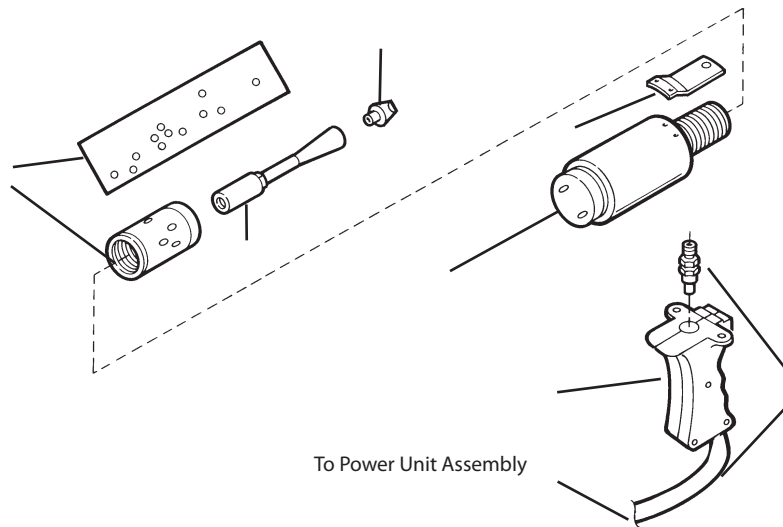

Model 1685 Mitey Mate Jr. Replacement Parts

KEY	PART NO.	DESCRIPTION
1.	98024	Calibration Decal
2.	497	Arbor, 1-1/2" - 3-1/2"
3.	499	Tip, Large 1-3/4" - 3-1/2"
	498	Tip, Small 1-1/2" - 1-3/4"
4.	595	Selector Position Sight
5.	92156	Cylinder (Complete)
	92167	Seal Kit for 92156
6.	97177	Pistol Grip Handle
7.	92258	Hose Assembly, Single Line
8.	1612	Air/Oil Pump
9.	92072	3/8 NPT x 1/4 NPT Hex Nipple
10.	92364	Quick Disconnect Coupling
11.	97264	1/4" Pipe Nipple
12.	92162	Air Regulator
13.	92163	1/8" Pipe Plug
	475	Segment(Black) 2-1/8" - 2-1/2"
	474	Segment (Red) 1-3/4" - 2-1/8"
	473	Segment (Yellow) 1-1/2" - 1-3/4"

Model 1686 Gun-Hose Assembly

Includes Keys:

1.	98024	Calibration Decal
4.	595	Selector Position Sight
5.	92156	Cylinder (Complete)
6.	97177	Pistol Grip Handle
7.	92258	Hose Assembly
10.	92364	Quick Disconnect Coupling