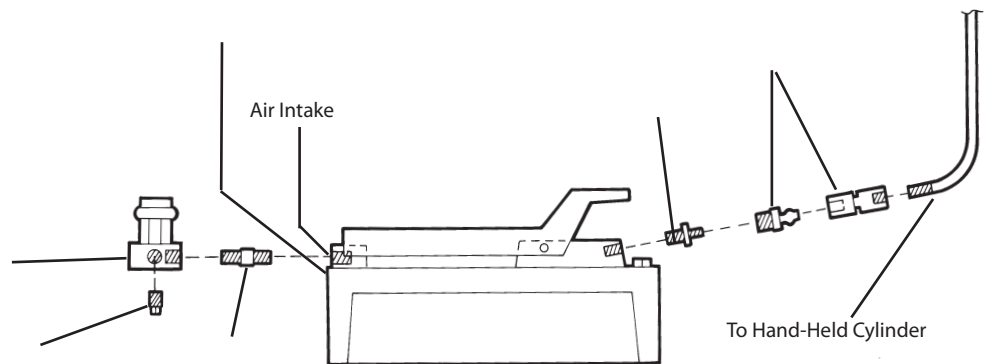

Model 1685 Mitey Mate Jr. Replacement Parts

KEY	PART NO.	DESCRIPTION
1.	98024	Calibration Decal
2.	497	Arbor, 1-1/2" - 3-1/2"
3.	499	Tip, Large 1-3/4" - 3-1/2"
	498	Tip, Small 1-1/2" - 1-3/4"
4.	595	Selector Position Sight
5.	92156	Cylinder (Complete)
	92167	Seal Kit for 92156
6.	97177	Pistol Grip Handle
7.	92258	Hose Assembly, Single Line
8.	1612	Air/Oil Pump
9.	92072	3/8 NPT x 1/4 NPT Hex Nipple
10.	92364	Quick Disconnect Coupling
11.	97264	1/4" Pipe Nipple
12.	92162	Air Regulator
13.	92163	1/8" Pipe Plug
	475	Segment(Black) 2-1/8" - 2-1/2"
	474	Segment (Red) 1-3/4" - 2-1/8"
	473	Segment (Yellow) 1-1/2" - 1-3/4"

Model 1686 Gun-Hose Assembly

Includes Keys:

1.	98024	Calibration Decal
4.	595	Selector Position Sight
5.	92156	Cylinder (Complete)
6.	97177	Pistol Grip Handle
7.	92258	Hose Assembly
10.	92364	Quick Disconnect Coupling