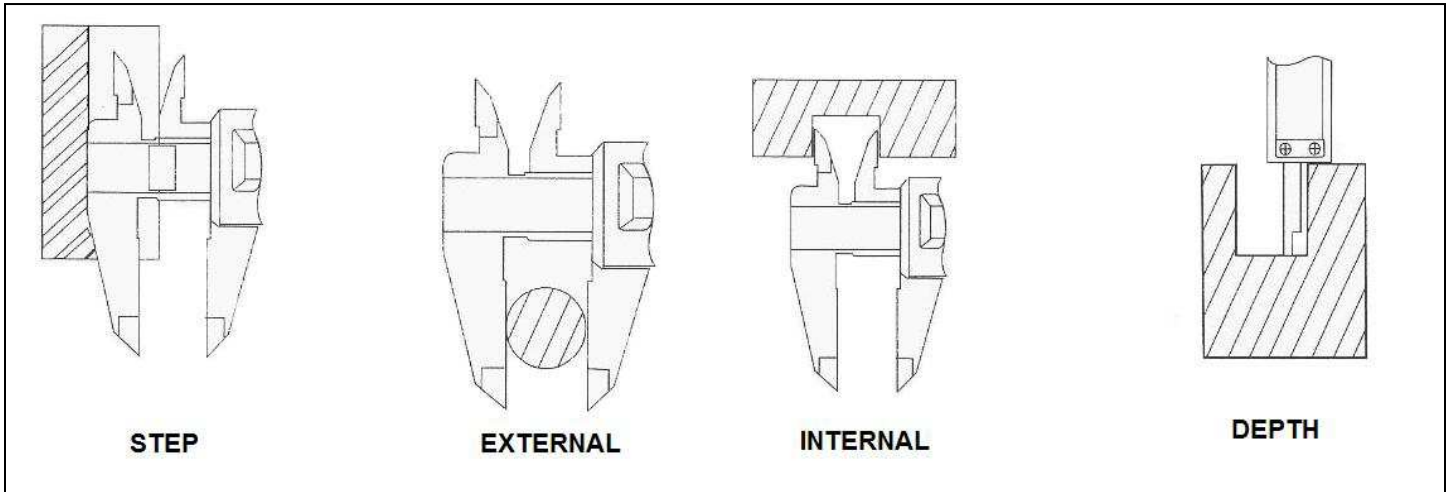

Wixey
 DIGITAL CALIPERS with *FRACTIONS*
 MODEL WR100 Type 2

INSTRUCTIONS

Measurements:

Functions:

- ON/OFF- turns the power completely on or off. When turned ON, the calipers set to 0.00.
- IN/MM- toggles from decimal inches with fractions to millimeter.
- ZERO- sets display to 0.00 at any position
- Auto shut off- turns power off automatically after 30 minutes and retains calibration. After 4 hours turns off completely.